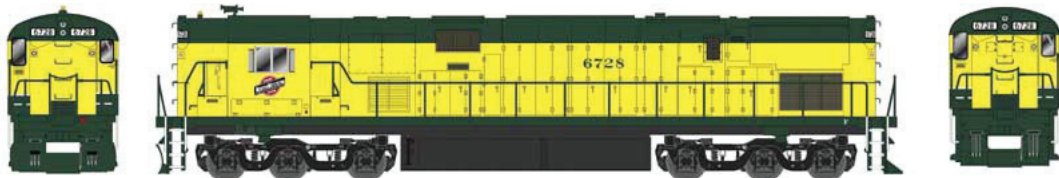

## HO ALCo Century C-628, C-630, & C-630M Locomotives

C628 CNW Zito Green Cab

#24729 Cab #6712  
#24730 Cab #6724

#24731 Cab #6712 with Sound  
#24732 Cab #6724 with Sound

C628 CNW Zito Yellow Cab

#24733 Cab #6728

#24734 Cab #6728 with Sound

C628 CNW Old Yellow Green Cab

#24735 Cab #6716  
#24736 Cab #6723

#24737 Cab #6716 with Sound  
#24738 Cab #6723 with Sound

C628 CNW C628 Old Yellow Yellow Cab

#24739 Cab #6702  
#24740 Cab #6709