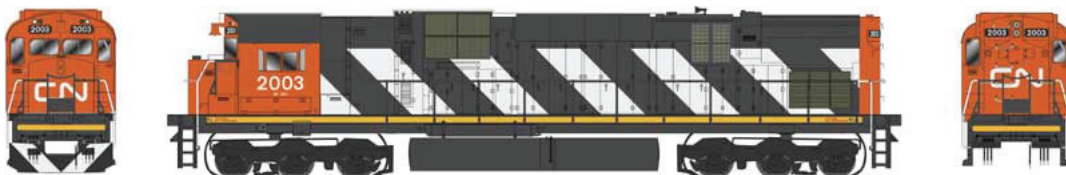

C630M CN Sargent Stripe

#24763 Cab #2003
#24764 Cab #2023

#24765 Cab #2003 with Sound
#24766 Cab #2023 with Sound