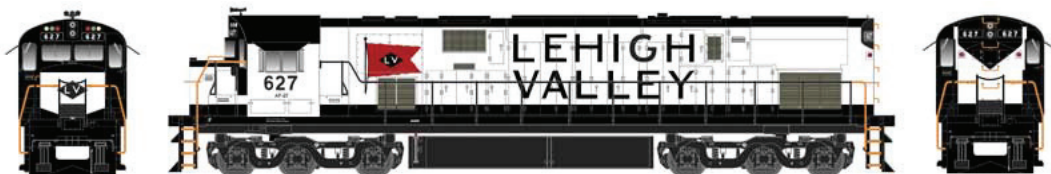

C628 LV Snow Bird

#24717 Cab #627
#24718 Cab #632
#24719 Cab #641

#24720 Cab #627 with Sound
#24721 Cab #632 with Sound
#24722 Cab #641 with Sound