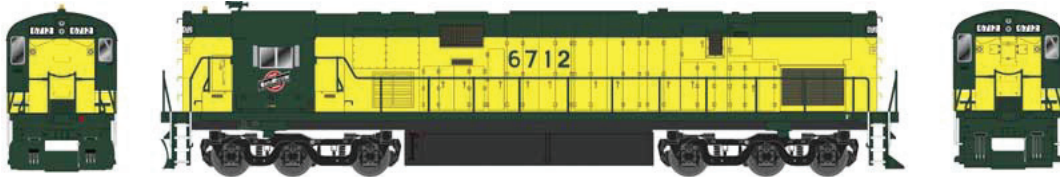

### C628 LV Cornell Red

#24723 Cab #635  
#24724 Cab #638  
#24725 Cab #639

#24726 Cab #635 with Sound  
#24727 Cab #638 with Sound  
#24728 Cab #639 with Sound

## HO ALCo Century C-628, C-630, & C-630M Locomotives

C628 CNW Zito Green Cab

#24729 Cab #6712  
#24730 Cab #6724

#24731 Cab #6712 with Sound  
#24732 Cab #6724 with Sound

C628 CNW Zito Yellow Cab

#24733 Cab #6728