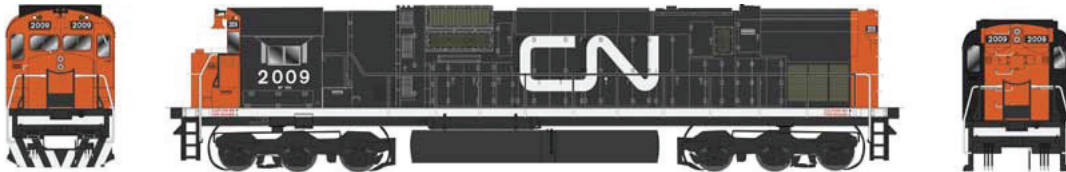

C630M CN Noodle

#24759 Cab #2009
#24760 Cab #2031

#24761 Cab with Sound
#24762 Cab with Sound