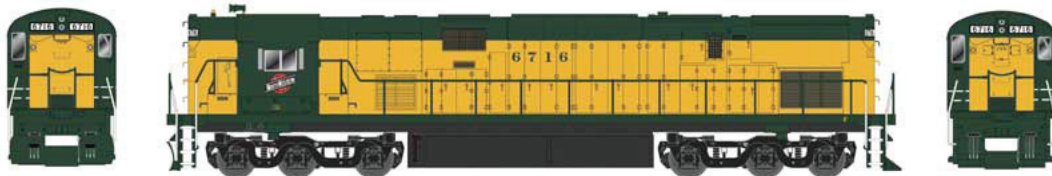

## HO ALCo Century C-628, C-630, & C-630M Locomotives

C628 CNW Zito Green Cab

#24729 Cab #6712  
#24730 Cab #6724

#24731 Cab #6712 with Sound  
#24732 Cab #6724 with Sound

C628 CNW Zito Yellow Cab

#24733 Cab #6728

#24734 Cab #6728 with Sound

C628 CNW Old Yellow Green Cab

#24735 Cab #6716  
#24736 Cab #6723

#24737 Cab #6716 with Sound  
#24738 Cab #6723 with Sound

C628 CNW C628 Old Yellow Yellow Cab

#24739 Cab #6702  
#24740 Cab #6709